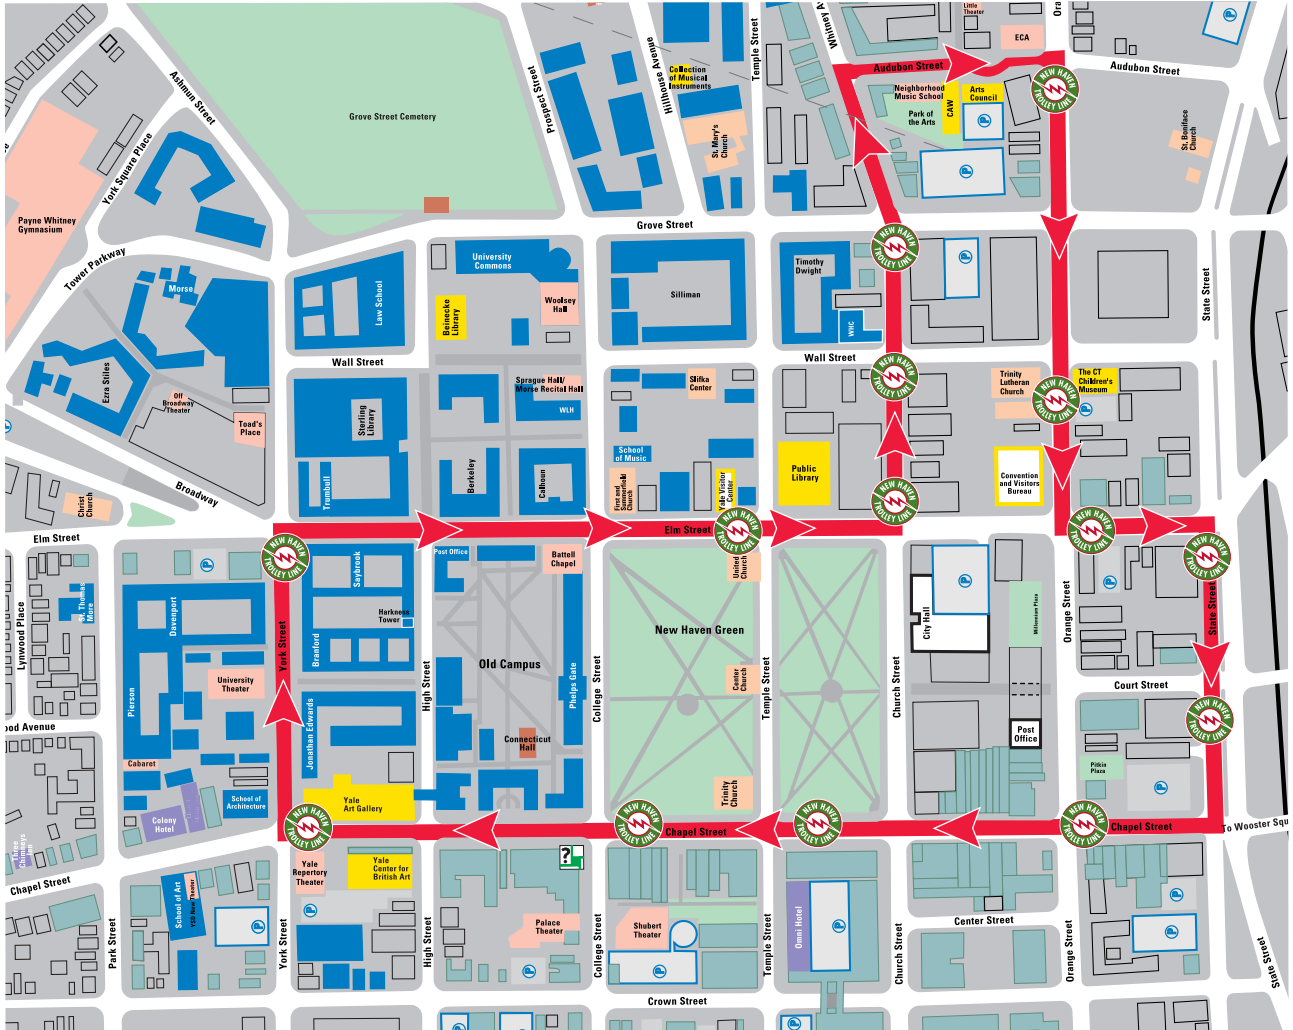

# DOWNTOWN ELECTRIC TROLLEY

11 AM – 6 PM • MONDAY – SATURDAY • EVERY 15 MINUTES  
FOR A LIMITED TIME: FREE

NEW HAVEN TROLLEY LINE IS OPERATED BY  
THE GREATER NEW HAVEN TRANSIT DISTRICT  
ON BEHALF OF THE CITY OF NEW HAVEN.