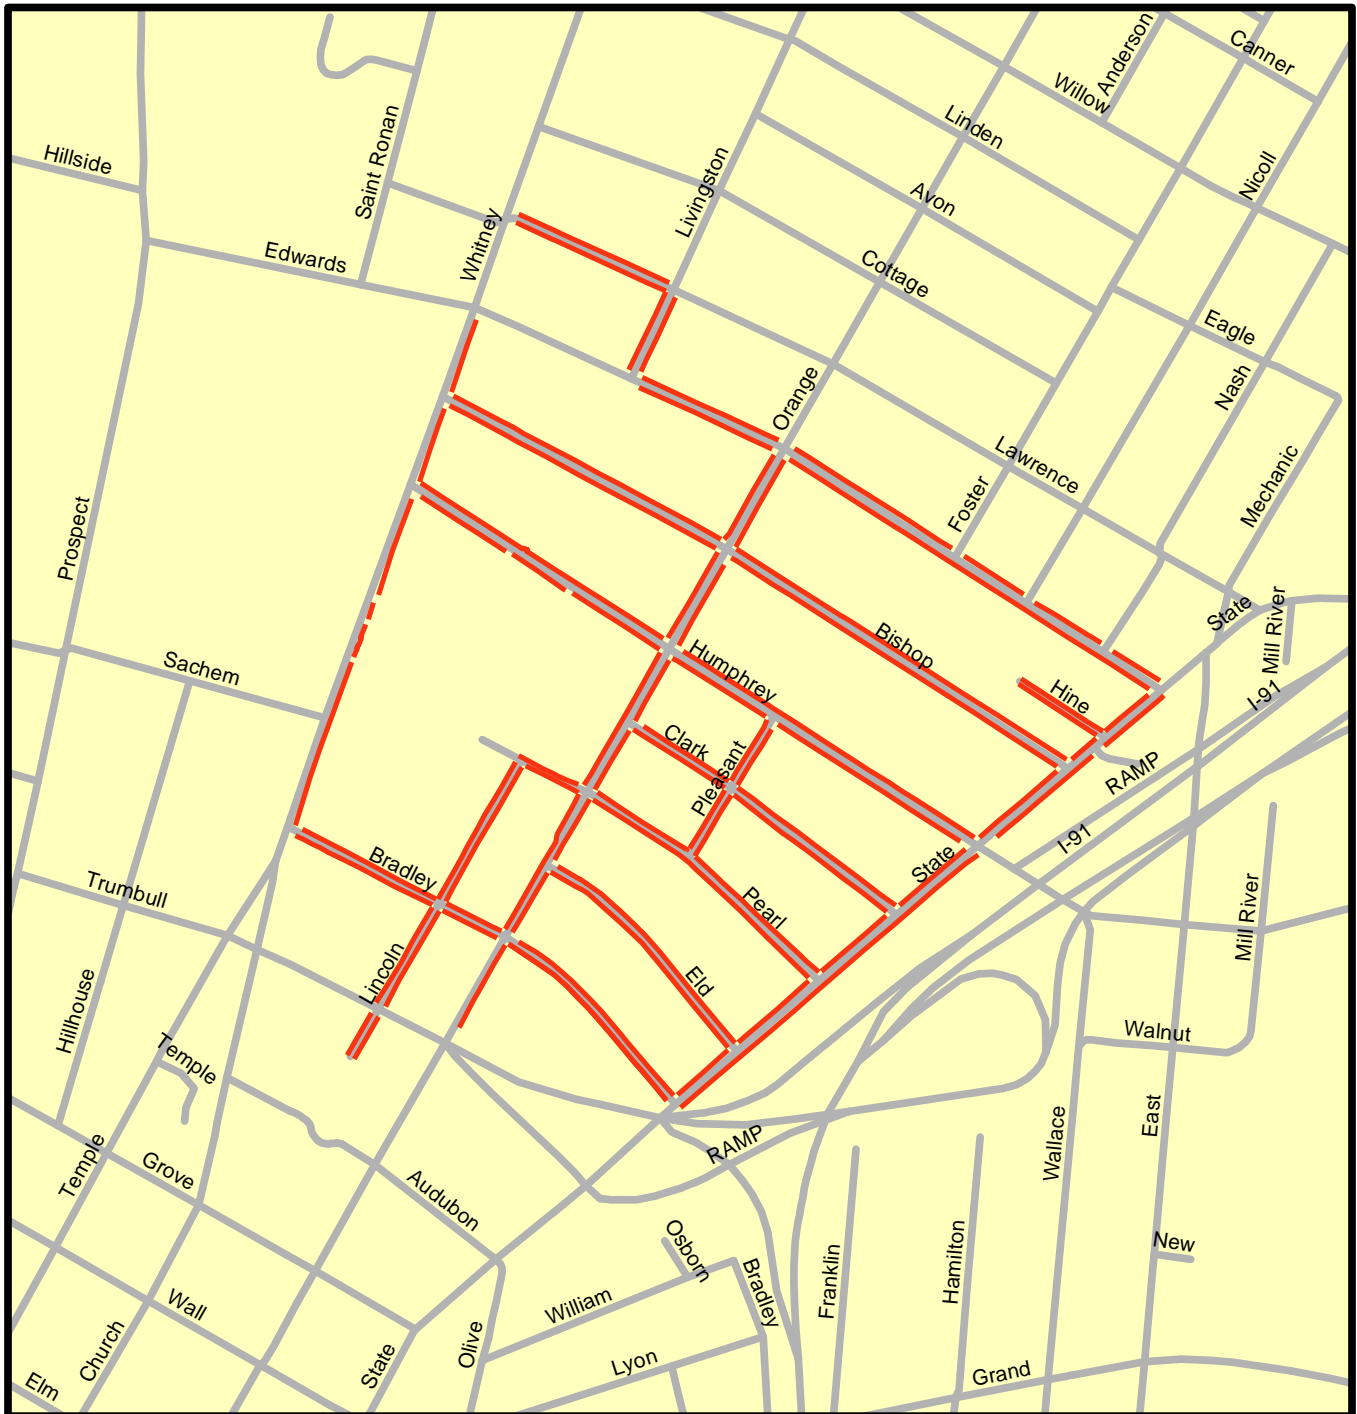

# City of New Haven Residential Parking Zone 3

These maps are for general reference only.  
Posted regulations govern and may vary within residential zones.  
Always check signs for governing regulation.