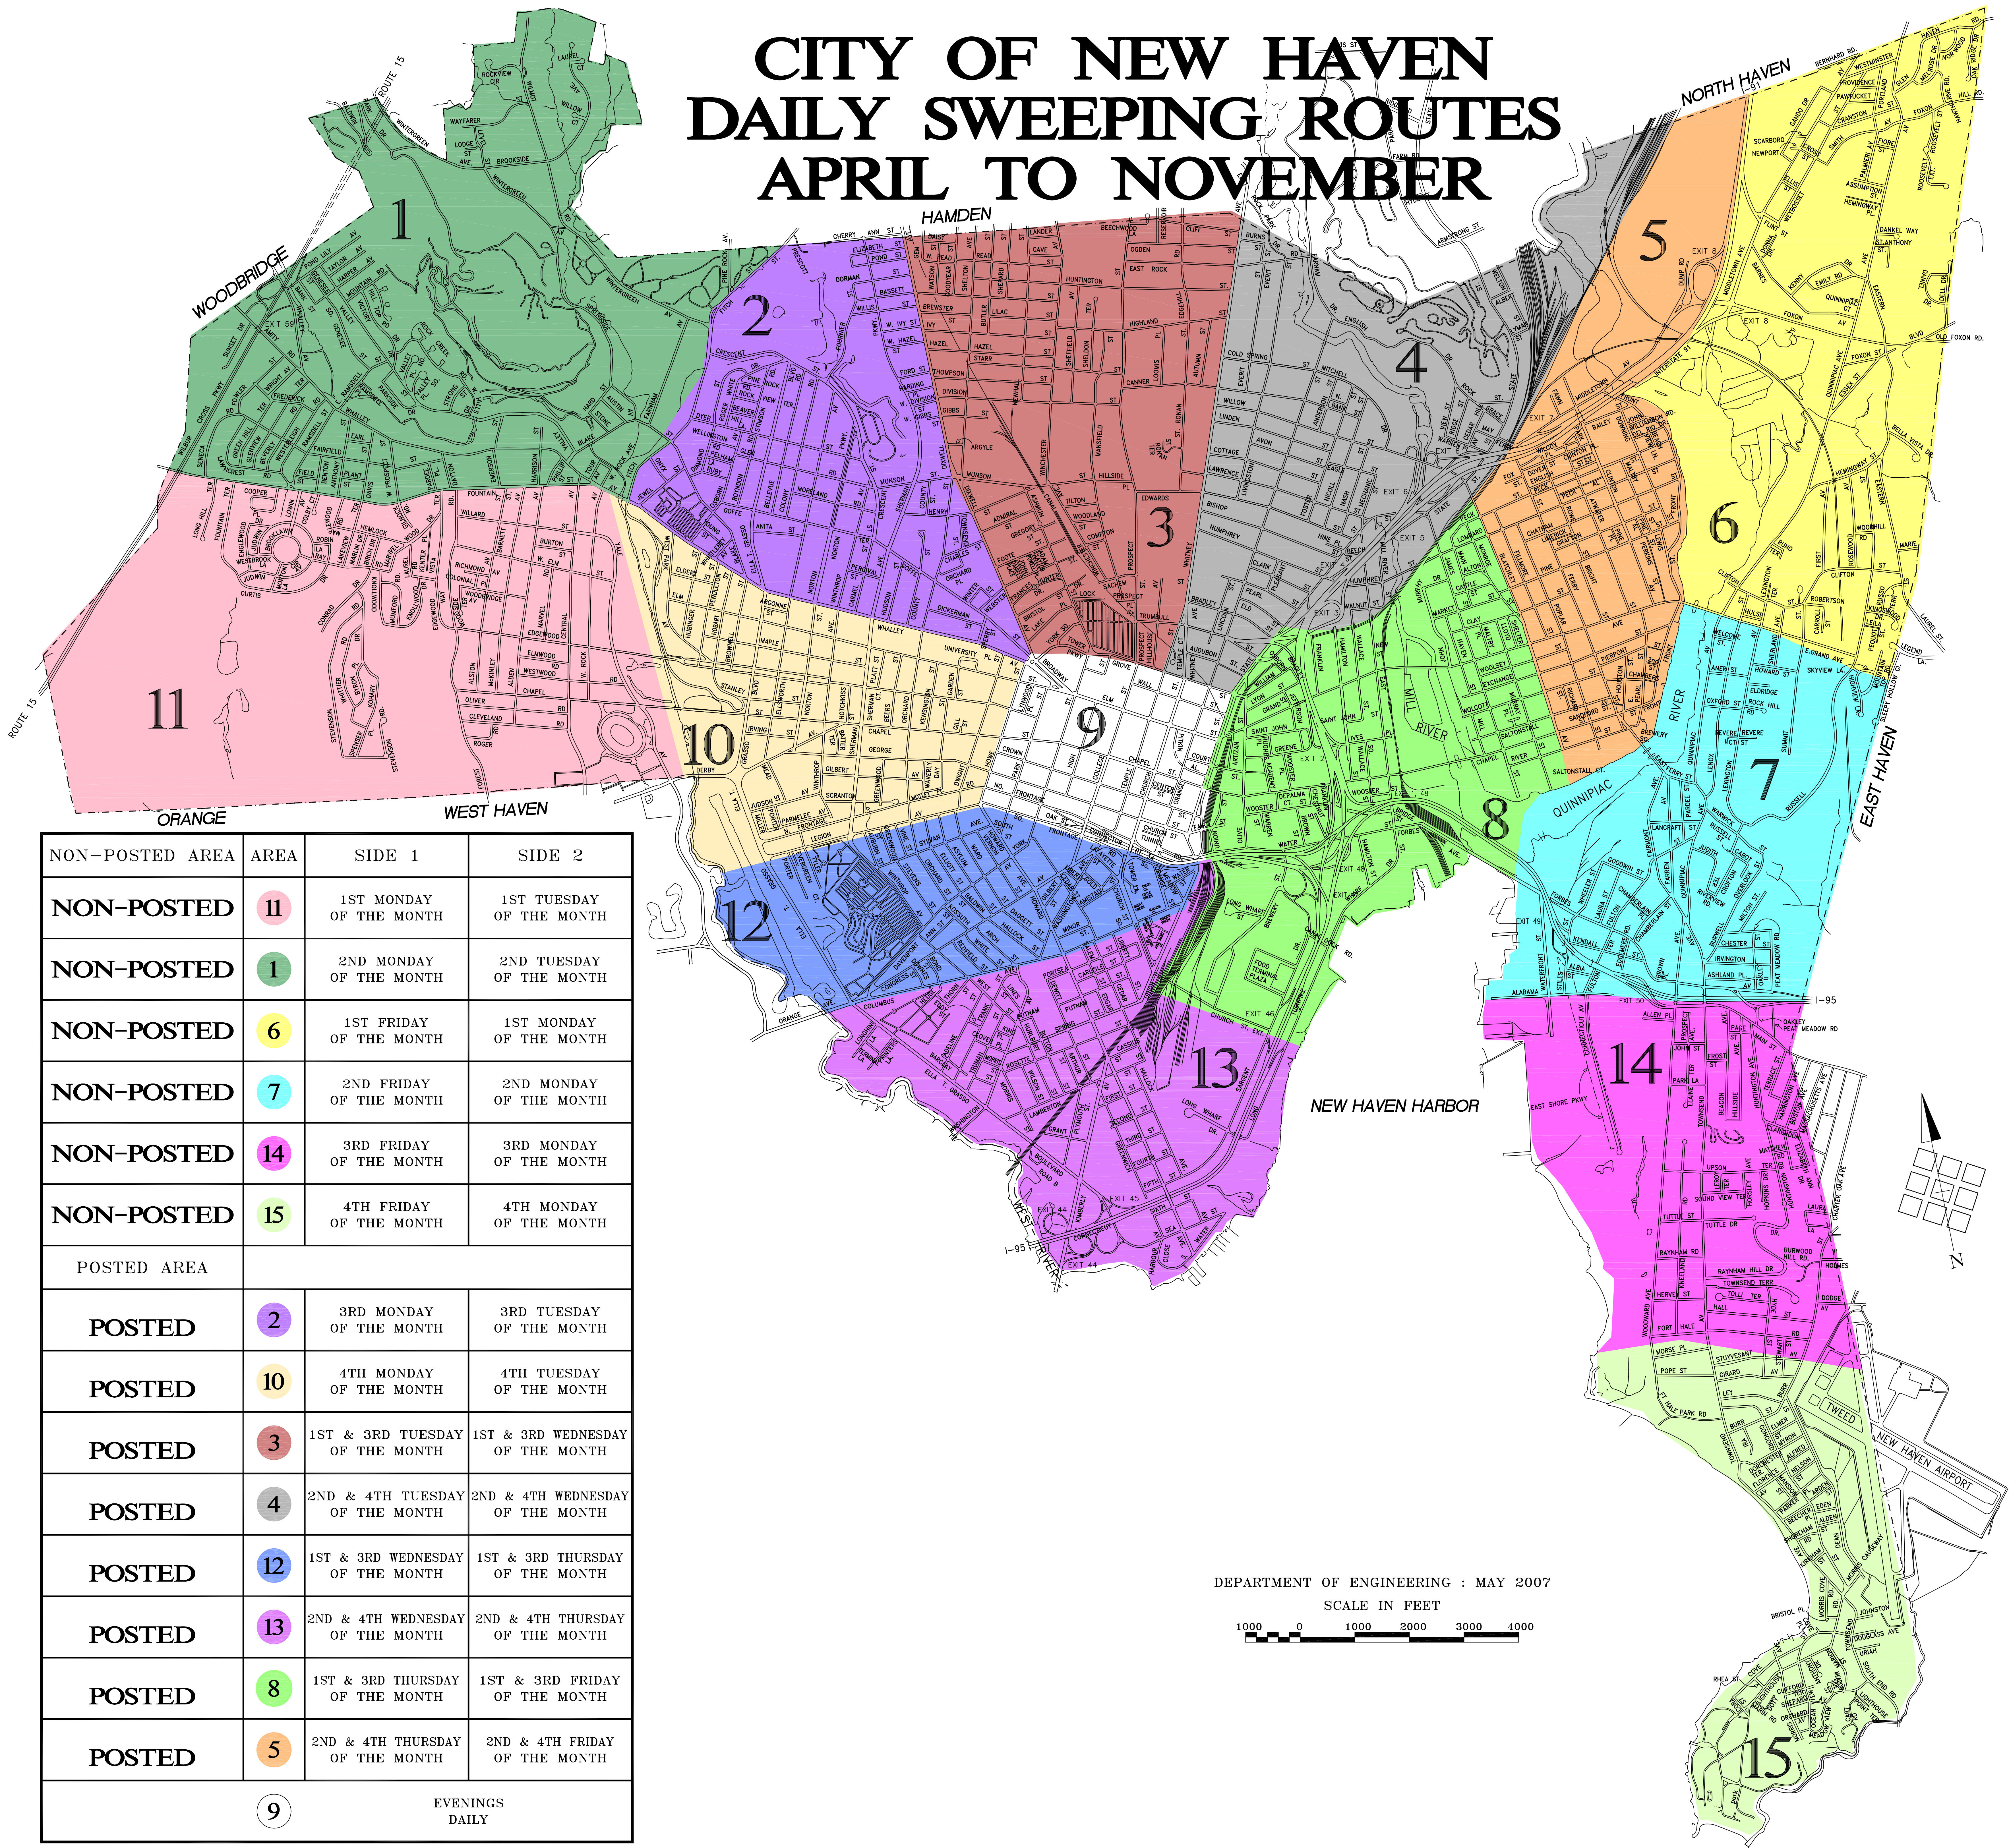

CITY OF NEW HAVEN DAILY SWEEPING ROUTES APRIL TO NOVEMBER

NON-POSTED AREA	AREA	SIDE 1	SIDE 2
NON-POSTED	11	1ST MONDAY OF THE MONTH	1ST TUESDAY OF THE MONTH
NON-POSTED	1	2ND MONDAY OF THE MONTH	2ND TUESDAY OF THE MONTH
NON-POSTED	6	1ST FRIDAY OF THE MONTH	1ST MONDAY OF THE MONTH
NON-POSTED	7	2ND FRIDAY OF THE MONTH	2ND MONDAY OF THE MONTH
NON-POSTED	14	3RD FRIDAY OF THE MONTH	3RD MONDAY OF THE MONTH
NON-POSTED	15	4TH FRIDAY OF THE MONTH	4TH MONDAY OF THE MONTH
POSTED AREA			
POSTED	2	3RD MONDAY OF THE MONTH	3RD TUESDAY OF THE MONTH
POSTED	10	4TH MONDAY OF THE MONTH	4TH TUESDAY OF THE MONTH
POSTED	3	1ST & 3RD TUESDAY OF THE MONTH	1ST & 3RD WEDNESDAY OF THE MONTH
POSTED	4	2ND & 4TH TUESDAY OF THE MONTH	2ND & 4TH WEDNESDAY OF THE MONTH
POSTED	12	1ST & 3RD WEDNESDAY OF THE MONTH	1ST & 3RD THURSDAY OF THE MONTH
POSTED	13	2ND & 4TH WEDNESDAY OF THE MONTH	2ND & 4TH THURSDAY OF THE MONTH
POSTED	8	1ST & 3RD THURSDAY OF THE MONTH	1ST & 3RD FRIDAY OF THE MONTH
POSTED	5	2ND & 4TH THURSDAY OF THE MONTH	2ND & 4TH FRIDAY OF THE MONTH
	9	EVENINGS DAILY	