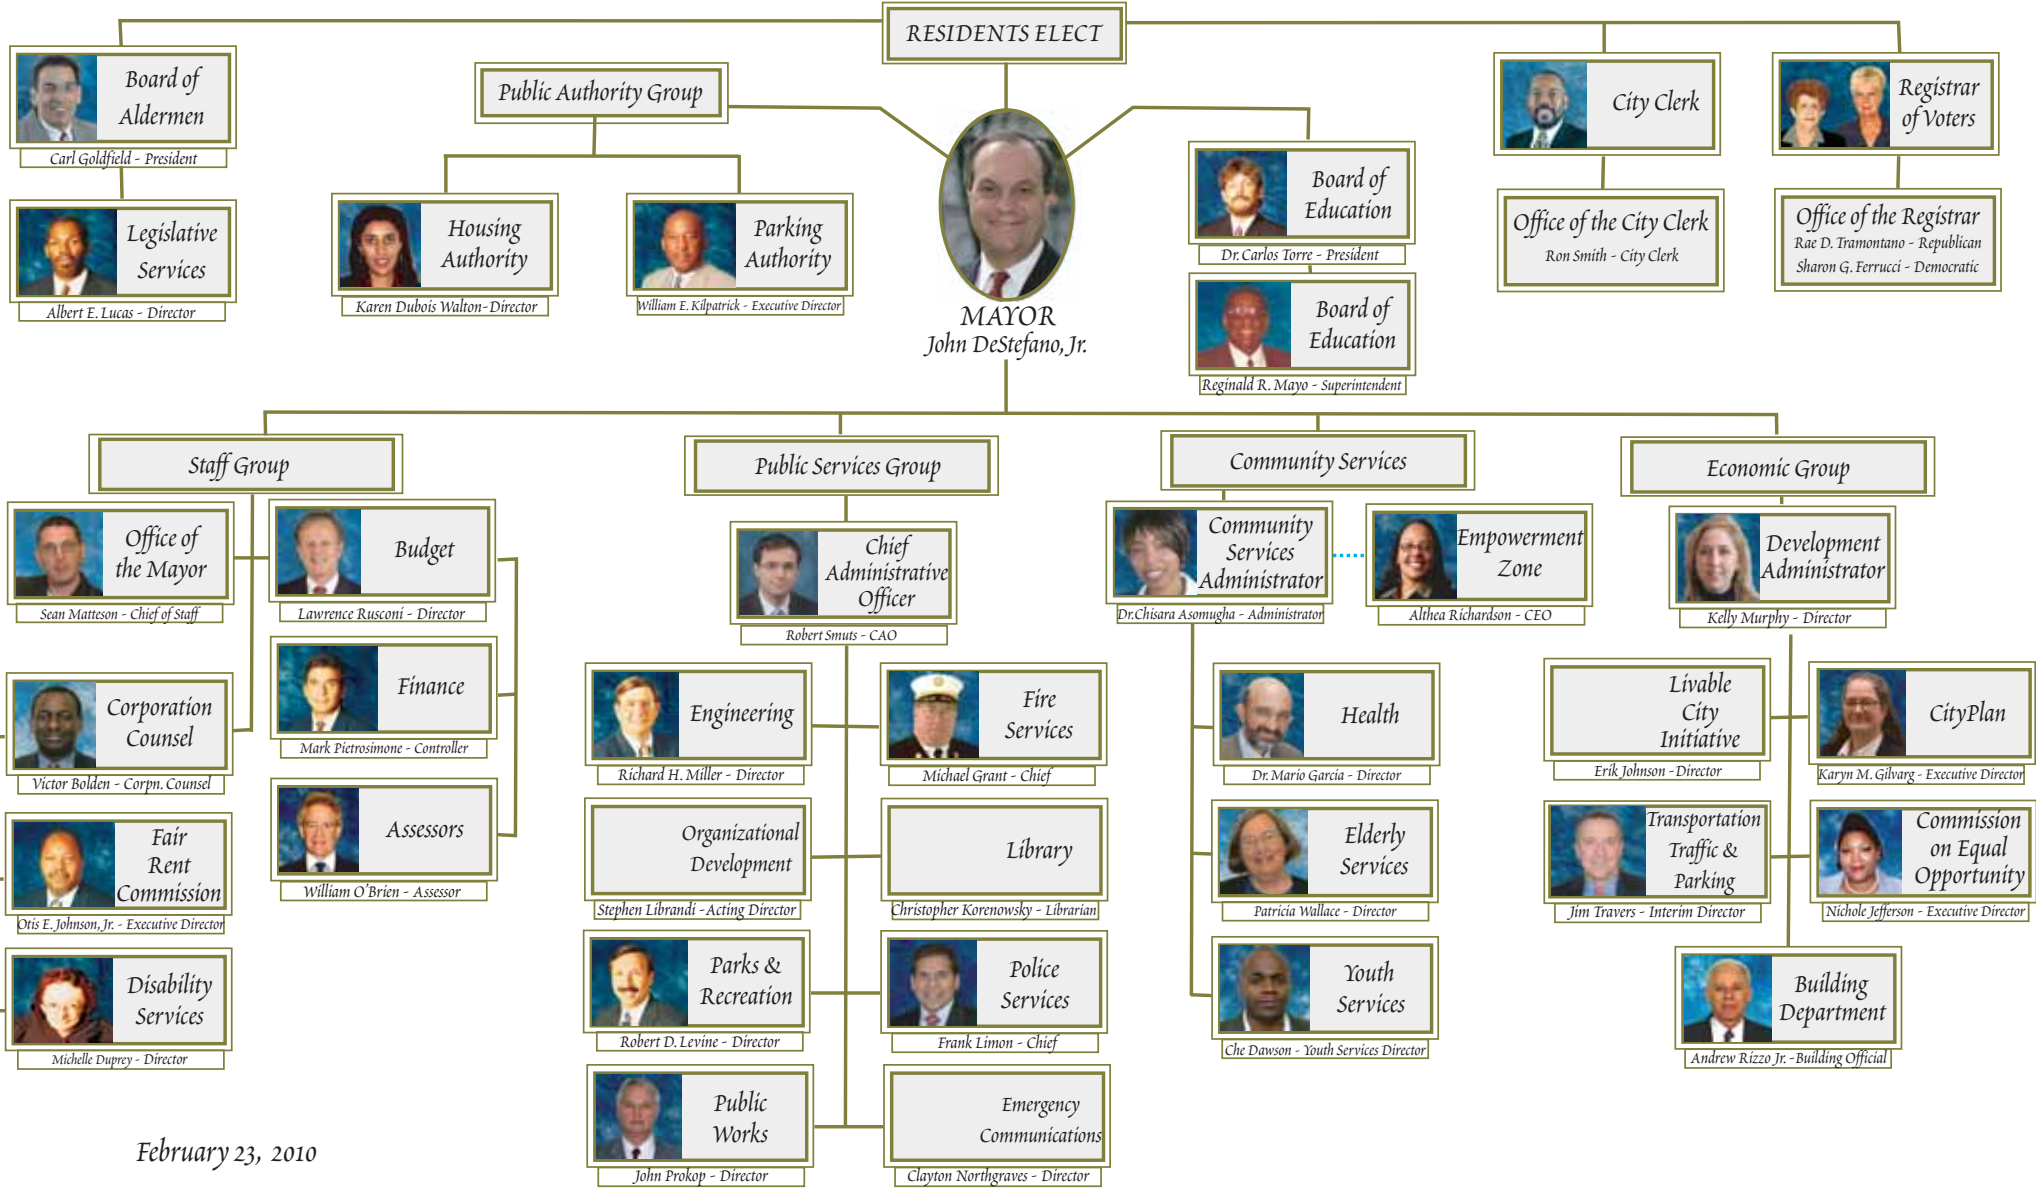

ORGANIZATIONAL CHART of the government of the CITY OF NEW HAVEN

February 23, 2010